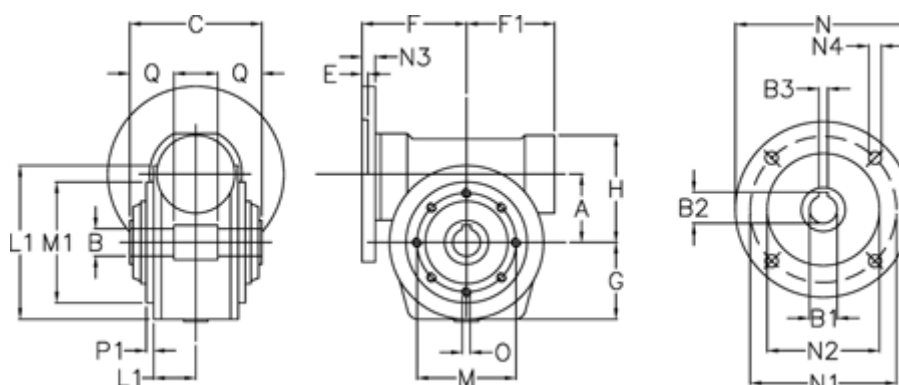

Data Sheet

Article number: 3902210080755

Description: Worm gear
VF 210-P-80-160B5, without lubrication

Measures

A = 210	F1 = 277	N1 = 300
B = 90 H7	G = 220	N2 = 250
B1 E7 = 42	H = 330	N3 = 22
B2 = 45.3	L = 350	N4 = 18
B3 H9 = 12	L1 = 125	O = M16x30
C = 260	M = 300	P1 = 5
E = 8	M1 = 250	Q = 85
F = 460	N = 350	